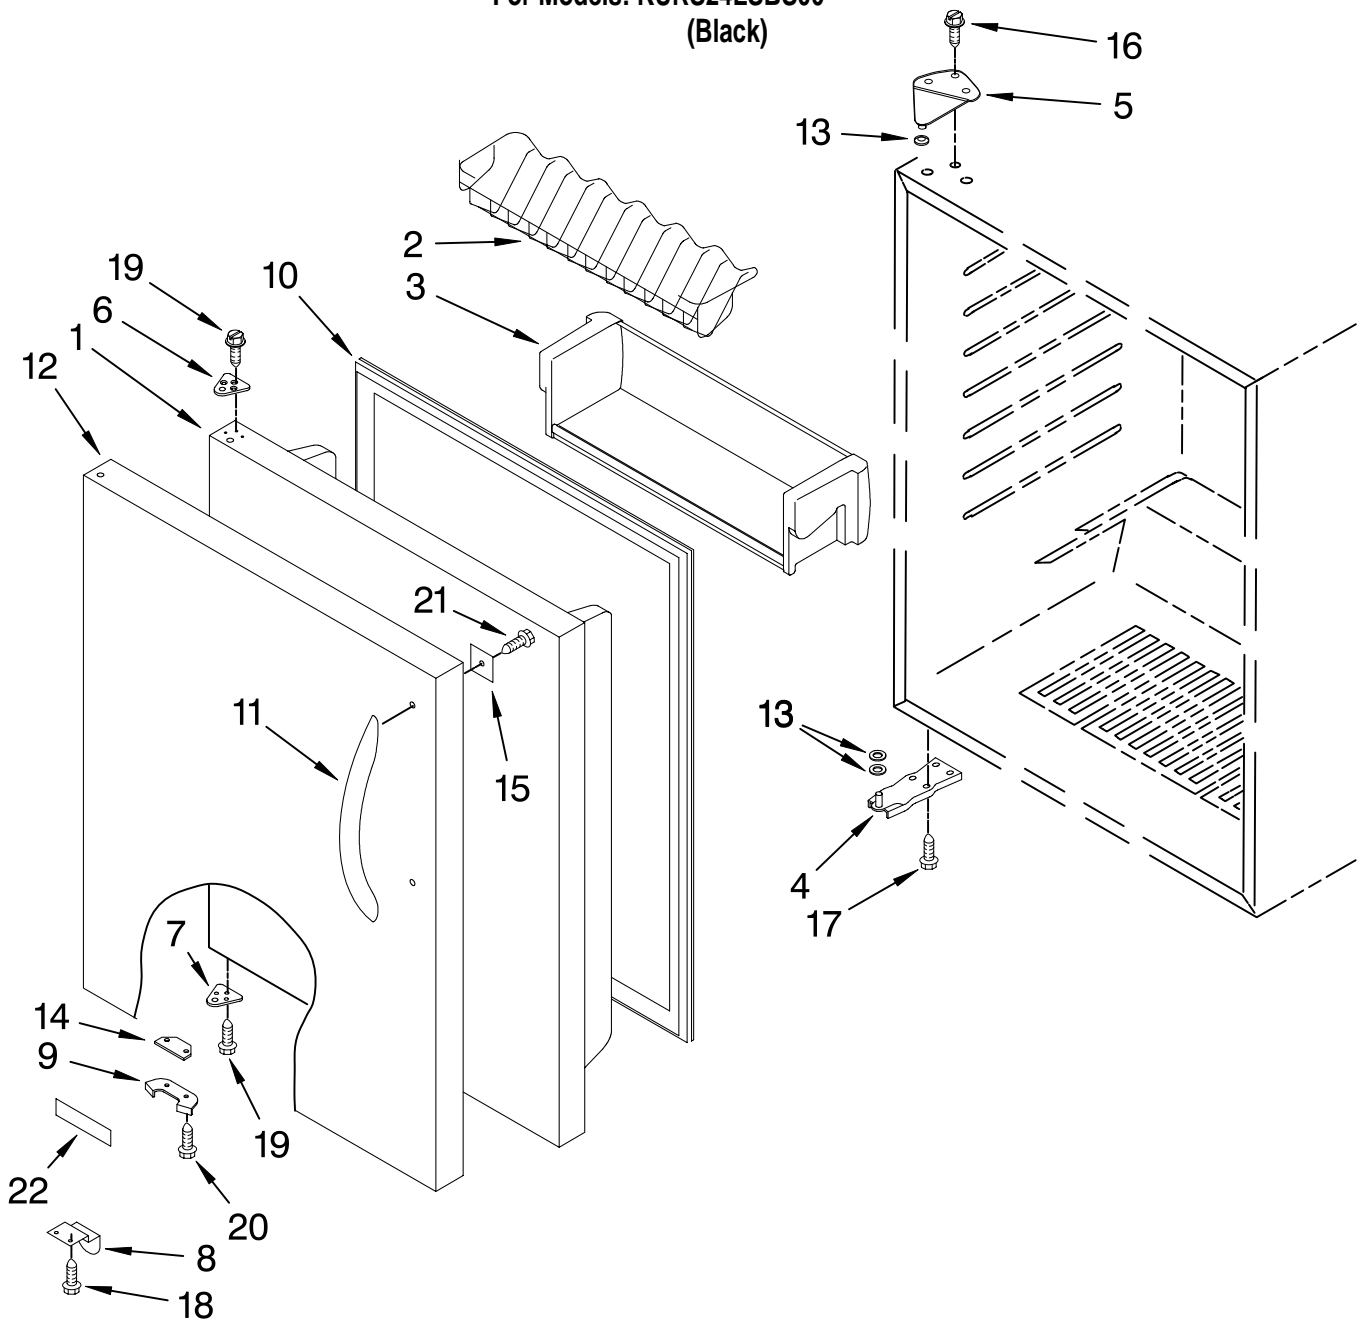

For Models: KURS24LSBS00

(Black)

FOR ORDERING INFORMATION REFER TO PARTS PRICE LIST

CABINET PARTS

For Models: KURS24LSBS00

(Black)

Illus. No.	Part No.	DESCRIPTION	Illus. No.	Part No.	DESCRIPTION	Illus. No.	Part No.	DESCRIPTION
1		Literature Parts	12		Frame, Side	24	4344824	Clip, Harness
	4344903	Energy Guide		4344789	Left Side	25	4344822	Harness, Wire
	2300274	Use & Care Guide		4344790	Right Side	26	4344827	Screw
	4344902	Wiring Diagram	13	4344771	Bracket, Grille	27	4344792	Thermal Fuse
2		Cabinet (Not A Service Part)	14	4344876	Evaporator Fan Assembly	28	4344793	Screw
3	4344739	Lens, Light	15	4344766	Thermostat	29	4344791	Screw
4	4344740	Bulb, Light	16	4344768	Knob, Thermostat	30	4344783	Fan Blade
5	4344746	Heater, Defrost	17	4344767	Switch, Plunger	31	4344878	Screw
6	4344747	Heat Shield	18	4344826	Screw	32	4344865	Evaporator Fan Motor
7	4344761	Grille	19	4344797	Screw	33	4344877	Harness, Wire
8	4344762	Plate, Bottom	20	4344819	Clip, Grille	34	4344832	Screw, Ground
9	4344763	Foot, Leveling	21	4344825	Screw	35	4344778	Grommet, Fan Motor
10	4344764	Brace, Support	22	4344823	Seal	36	4344899	Bracket, Motor
11	4344765	Control Box	23		Frame, Support	37		Evaporator (Not Serviced)
				4344821	Right			
				4344820	Left			

FOR ORDERING INFORMATION REFER TO PARTS PRICE LIST

SHELF PARTS

For Models: KURS24LSBS00
(Black)

Illus. No.	Part No.	DESCRIPTION
1	4344741	Wire Shelf
2	4344742	Bracket, Shelf
	4344743	Right Side
	4344743	Left Side
3	4344744	Basket, Crisper
4	4344745	Shelf, Crisper
5	4344748	Ladder, Shelf
	4344748	Left Side
	4344749	Right Side
6	4344794	Screw
7	4344795	Washer

FOR ORDERING INFORMATION REFER TO PARTS PRICE LIST

DOOR PARTS

For Models: KURS24LSBS00
(Black)

Illus. No.	Part No.	DESCRIPTION
1	4344807	Door Assembly (Includes Gasket)
2	4344751	Beverage Holder
3	4344752	Door Bin
4	4344787	Hinge, Bottom
5	4344754	Hinge, Top
6	4344755	Spacer, Top Hinge
7	4344798	Spacer, Bottom Hinge
8	4344757	Actuator, Switch
9	4344758	Door Stop
10	4344759	Door Gasket